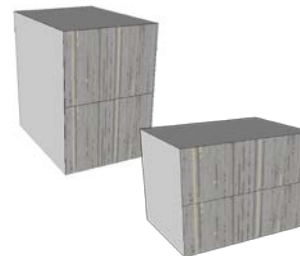

Vanities

VDB12	$162.50
VDB15	$175.50
VDB18	$188.50
VS24	$149.50
VS30	$162.50
VS36	$175.50