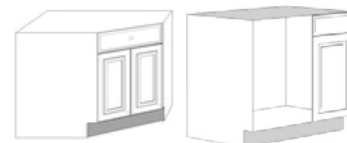

Hours: Monday - Saturday 8:00am - 6:00pm

Base Cabinets

B09	\$138.60
B12	\$151.20
B15	\$162.90
B18	\$176.40
B21	\$189.00
Trash 15"	\$252.00
Trash 18"	\$324.00
B24	\$216.90
B27	\$237.60
B30	\$248.40
B33	\$260.10
B36	\$267.30

DB15	\$238.50
DB18	\$256.50
DB21	\$279.00
DB24	\$299.70
DB30	\$340.20
SB30	\$198.00
SB33	\$206.10
SB36	\$213.30
BLS33	\$347.40
BLS36	\$369.00

BED12	\$207.90
Spice 9"	\$216.00

SBC41	\$225.00
BBC42	\$230.40