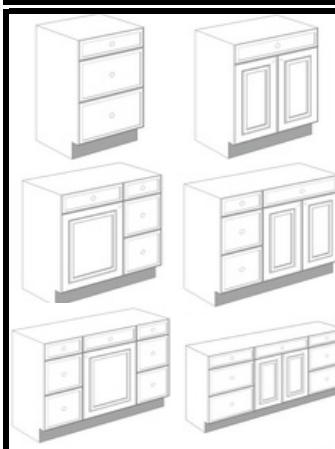

Vanities

VA1521	$234.00
VA1821	$252.00
VA2421	$205.20
VA3021	$214.20
VA3021L	$252.00
VA3021R	$252.00
VA3621L	$288.00
VA3621R	$288.00
VA4221	$342.00
VA4821	$387.00
VA6021S	$504.00