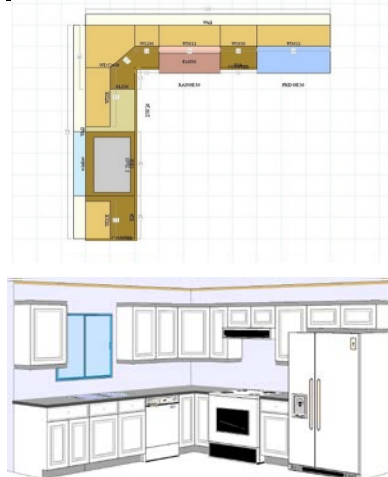

Kitchen Cabinet Price Comparison

10'x10' L Shape Cabinet List		In Stock Styles	10'x10' Price
American Styles	B18 W1230	Mahogany Shaker	$2,070
	B24 W1830	Espresso Shaker	$2,070
	SB36 W2130	Grey Shaker	$2,070
	BLS36 W3330	White Shaker	$2,070
		Ash Taupe	$2,070
		Antique White	$2,186
		American Walnut	$2,301
Euro Styles	TK8 x2 W3012	Milan	$2,073
	BPF34x2 W3612	Cocoa	$2,073
	WPF30x5 WDC2430	Bella	$2,392
		White Gloss	$2,871
		Charcoal Gloss	$2,871