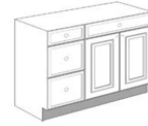

Above The Appliance

(Width) (Height) (Depth)

W242424	198.00
W301212	119.00
W301512	125.00
W302112	160.00
W302412	165.00
W301524	198.00
W301812	148.00
W301224	198.00
W301824	208.00
W302424	218.00
W361212	127.00
W361512	135.00
W361812	153.00
W362112	171.00
W362412	189.00
W361224	255.00
W361524	260.00
W361824	266.00
W362124	271.00
W362424	276.00

Microwave Cabinet

MWC2730	239.00
MWC2736	260.00
MWC2742	270.00

Wall End Diagonal

WED30	199.00
WED36	219.00
WED42	229.00

Wall Corner Diagonal

WDC2430	231.00
WDC2436	259.00
WDC2442	270.00

Wine Rack

WC3018	220.00

Accessories

Moldings

Crown Molding 1 5/8	45.00
Crown Molding 2 3/4	68.00
Flat Crown Molding 1 5/8	45.00
Flat Crown Molding 2 3/4	68.00
Bottom Molding 3/4	40.00
Scribe Molding 8ft	18.00
Corner Molding 8ft	24.00

Fillers

Filler 3 x 30	20.00
Filler 3 x 36	22.00
Filler 3 x 42	24.00
Filler 3 x 96	69.00
Filler 6 x 96	119.00

Support Panels

Refrigerator 24 x 96 x 1	99.00
Dishwasher 24 x 35 x 1	50.00

Skin Panels

Finish Panel 12 x 96	69.00
Island Panel 35 x 96	99.00
Island Panel 48 x 96	119.00
Base Panel 35 x 22	30.00
Pantry Panel 24 x 96	50.00
Wall Panel 12 x 30	13.00
Wall Panel 12 x 36	15.00
Wall Panel 12 x 42	17.00
Wall Bottom 12 x 96	28.00
Toe Kick 8ft 4.5 x 96	15.00

VANITIES

Depth: 21" Height: 32"

DrawerBase 15	260.00
DrawerBase 18	280.00
Sink Base 24	228.00
Sink Base 30	238.00
Vanity w/DB 30	280.00
Vanity w/DB 36	320.00
Vanity w/DB 42	380.00
Vanity w/DB 48	430.00
Vanity w/DB 60	560.00

VA36 L/R

*Drawer Base to the left or right of sink can be specified

AVERAGE KITCHEN ESTIMATE

10 X 10 Kitchen		COLORS	PRICE
B18	W1230	Mahogany	$2,598
B21	W1830	Espresso	$2,598
SB36	W2130	Grey Shaker	$2,598
BLS36	W3330	White Shaker	$2,598
TK8x2	W3012	Ash Taupe	$2,598
BPF34x2	W3612	Antique White	$2,729
WPF30x5	WDC2430	American Walnut	$2,988