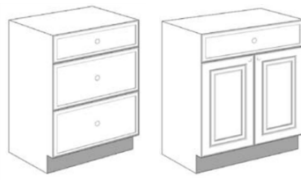

Malibu Collection
WHITE SHAKER

WALL CABINETS

Solid Wood

30" HEIGHT

W09"	96.00
W12"	108.00
W15"	123.00
W18"	131.00
W21"	148.00
W24"	161.00
W27"	173.00
W30"	186.00
W33"	198.00
W36"	209.00

36" HEIGHT

W09"	129.00
W12"	138.00
W15"	149.00
W18"	159.00
W21"	170.00
W24"	198.00
W27"	215.00
W30"	231.00
W33"	249.00
W36"	261.00

42" HEIGHT

W09"	139.00
W12"	148.00
W15"	159.00
W18"	169.00
W21"	179.00
W24"	208.00
W27"	225.00
W30"	241.00
W33"	259.00
W36"	269.00

Innocraft
 ECO CABINETRY
 friendly

- Door:** Solid Wood (Rubberwood)
- Frame:** Solid Wood (Rubberwood)
 (Doors are made in one piece solid wood)
- Frame:** Flush face frame, Full Overlay
- Panel:** 5/8" Plywood
- Tracks:** Undermount Softclose
- Hinges:** Softclose
- Drawer:** Solid wood Dovetailed
- Interior:** Natural Wood Color
- Vanities:** All Standard Sizes Available

BASE CABINETS

Solid Wood

DOORS

B09"	154.00
B12"	168.00
B15"	181.00
B18"	196.00
B21"	210.00
B24"	241.00
B27"	264.00
B30"	276.00
B33"	289.00
B36"	297.00

DRAWERS & SINK

DB15"	265.00
DB18"	285.00
DB21"	310.00
DB24"	333.00
DB30"	378.00
Sink30"	220.00
Sink33"	229.00
Sink36"	237.00
Sink42"	259.00
SinkDiag 41"	250.00