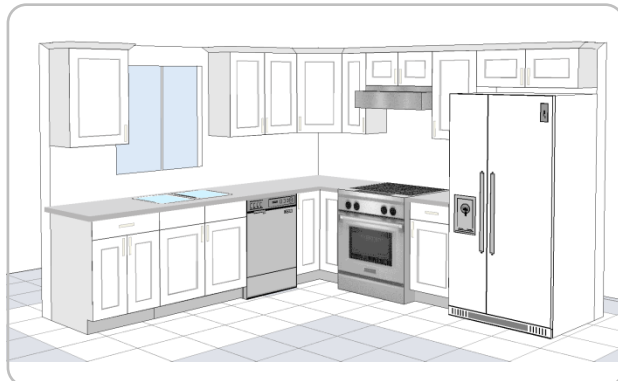

VA48

*Drawer Base to the left or right of sink can be specified

AVERAGE KITCHEN ESTIMATE

10 X 10 Kitchen		COLORS	PRICE
B18	W1230	Mahogany	\$2,598
B21	W1830	Espresso	\$2,598
SB36	W2130	Grey Shaker	\$2,598
BLS36	W3330	White Shaker	\$2,598
TK8x2	W3012	Ash Taupe	\$2,598
BPF34x2	W3612	Antique White	\$2,729
WPF30x5	WDC2430	American Walnut	\$2,988