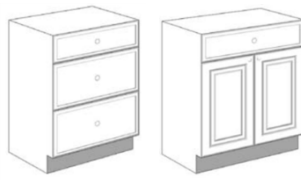

Monterey Collection
ESPRESSO SHAKER

WALL CABINETS

Solid Wood

30" HEIGHT

W09"	96.00
W12"	108.00
W15"	123.00
W18"	131.00
W21"	148.00
W24"	161.00
W27"	173.00
W30"	186.00
W33"	198.00
W36"	209.00

36" HEIGHT

W09"	129.00
W12"	138.00
W15"	149.00
W18"	159.00
W21"	170.00
W24"	198.00
W27"	215.00
W30"	231.00
W33"	249.00
W36"	261.00

42" HEIGHT

W09"	139.00
W12"	148.00
W15"	159.00
W18"	169.00
W21"	179.00
W24"	208.00
W27"	225.00
W30"	241.00
W33"	259.00
W36"	269.00

Innocraft
 ECO CABINETRY
 friendly

- Door:** Solid Wood (Rubberwood)
- Frame:** Solid Wood (Rubberwood)
 (Doors are made in one piece solid wood)
- Frame:** Flush face frame, Full Overlay
- Panel:** 5/8" Plywood
- Tracks:** Undermount Softclose
- Hinges:** Softclose
- Drawer:** Solid wood Dovetailed
- Interior:** Natural Wood Color
- Vanities:** All Standard Sizes Available

BASE CABINETS

Solid Wood

DOORS

B09"	154.00
B12"	168.00
B15"	181.00
B18"	196.00
B21"	210.00
B24"	241.00
B27"	264.00
B30"	276.00
B33"	289.00
B36"	297.00

DRAWERS & SINK

DB15"	265.00
DB18"	285.00
DB21"	310.00
DB24"	333.00
DB30"	378.00
Sink30"	220.00
Sink33"	229.00
Sink36"	237.00
Sink42"	259.00
SinkDiag 41"	250.00