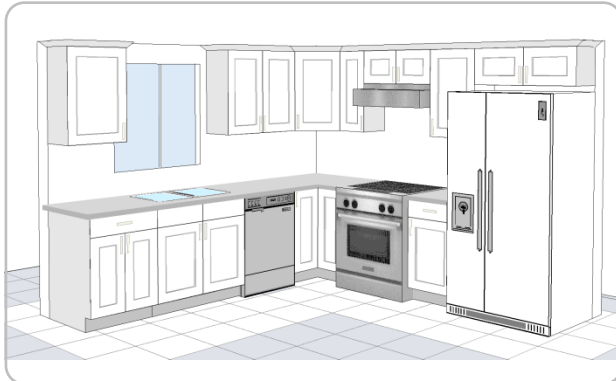

VA48

*Drawer Base to the left or right of sink can be specified

AVERAGE KITCHEN ESTIMATE

10 X 10 Kitchen		COLORS	PRICE
B18	W1230	Mahogany	\$2,598
B21	W1830	Espresso	\$2,598
SB36	W2130	Grey Shaker	\$2,598
BLS36	W3330	White Shaker	\$2,598
TK8x2	W3012	Ash Taupe	\$2,598
BPF34x2	W3612	Antique White	\$2,729
WPF30x5	WDC2430	American Walnut	\$2,988