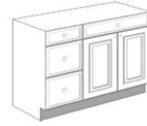

Above The Appliance

(Width) (Height) (Depth)

W242424	198.00
W301212	119.00
W301512	125.00
W302112	160.00
W302412	165.00
W301524	198.00
W301812	148.00
W301224	198.00
W301824	208.00
W302424	218.00
W361212	127.00
W361512	135.00
W361812	153.00
W362112	171.00
W362412	189.00
W361224	255.00
W361524	260.00
W361824	266.00
W362124	271.00
W362424	276.00

Microwave Cabinet

MWC2730	239.00
MWC2736	260.00
MWC2742	270.00

Wall End Diagonal

WED30	199.00
WED36	219.00
WED42	229.00

Wall Corner Diagonal

WDC2430	231.00
WDC2436	259.00
WDC2442	270.00

Wine Rack

WC3018	220.00

Accessories

Moldings

Crown Molding 1 5/8	45.00
Crown Molding 2 3/4	68.00
Flat Crown Molding 1 5/8	45.00
Flat Crown Molding 2 3/4	68.00
Bottom Molding 3/4	40.00
Scribe Molding 8ft	18.00
Corner Molding 8ft	24.00

Fillers

Filler 3 x 30	20.00
Filler 3 x 36	22.00
Filler 3 x 42	24.00
Filler 3 x 96	69.00
Filler 6 x 96	119.00

Support Panels

Refrigerator 24 x 96 x 1	99.00
Dishwasher 24 x 35 x 1	50.00

Skin Panels

Finish Panel 12 x 96	69.00
Island Panel 35 x 96	99.00
Island Panel 48 x 96	119.00
Base Panel 35 x 22	30.00
Pantry Panel 24 x 96	50.00
Wall Panel 12 x 30	13.00
Wall Panel 12 x 36	15.00
Wall Panel 12 x 42	17.00
Wall Bottom 12 x 96	28.00
Toe Kick 8ft 4.5 x 96	15.00

VANITIES

Depth: 21" Height: 32"

DrawerBase 15	260.00
DrawerBase 18	280.00
Sink Base 24	228.00
Sink Base 30	238.00
Vanity w/DB 30	280.00
Vanity w/DB 36	320.00
Vanity w/DB 42	380.00
Vanity w/DB 48	430.00
Vanity w/DB 60	560.00

VA36 L/R

*Drawer Base to the left or right of sink can be specified

AVERAGE KITCHEN ESTIMATE

10 X 10 Kitchen		COLORS	PRICE
B18	W1230	Mahogany	$2,598
B21	W1830	Espresso	$2,598
SB36	W2130	Grey Shaker	$2,598
BLS36	W3330	White Shaker	$2,598
TK8x2	W3012	Ash Taupe	$2,598
BPF34x2	W3612	Antique White	$2,729
WPF30x5	WDC2430	American Walnut	$2,988