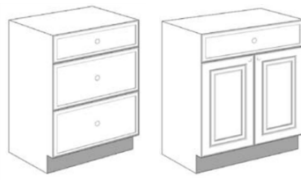

Mallbu Collection
ASH TAUPE

WALL CABINETS

Solid Wood

30" HEIGHT

W09"	96.00
W12"	108.00
W15"	123.00
W18"	131.00
W21"	148.00
W24"	161.00
W27"	173.00
W30"	186.00
W33"	198.00
W36"	209.00

36" HEIGHT

W09"	129.00
W12"	138.00
W15"	149.00
W18"	159.00
W21"	170.00
W24"	198.00
W27"	215.00
W30"	231.00
W33"	249.00
W36"	261.00

42" HEIGHT

W09"	139.00
W12"	148.00
W15"	159.00
W18"	169.00
W21"	179.00
W24"	208.00
W27"	225.00
W30"	241.00
W33"	259.00
W36"	269.00

Innocraft
 ECO CABINETRY
 friendly

- Door:** Solid Wood (Rubberwood)
- Frame:** Solid Wood (Rubberwood)
 (Doors are made in one piece solid wood)
- Frame:** Flush face frame, Full Overlay
- Panel:** 5/8" Plywood
- Tracks:** Undermount Softclose
- Hinges:** Softclose
- Drawer:** Solid wood Dovetailed
- Interior:** Natural Wood Color
- Vanities:** All Standard Sizes Available

BASE CABINETS

Solid Wood

DOORS

B09"	154.00
B12"	168.00
B15"	181.00
B18"	196.00
B21"	210.00
B24"	241.00
B27"	264.00
B30"	276.00
B33"	289.00
B36"	297.00

DRAWERS & SINK

DB15"	265.00
DB18"	285.00
DB21"	310.00
DB24"	333.00
DB30"	378.00
Sink30"	220.00
Sink33"	229.00
Sink36"	237.00
Sink42"	259.00
SinkDiag 41"	250.00