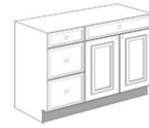

Above The Appliance

(Width) (Height) (Depth)

W242424	198.00
W301212	119.00
W301512	125.00
W302112	160.00
W302412	165.00
W301524	198.00
W301812	148.00
W301224	198.00
W301824	208.00
W302424	218.00
W361212	127.00
W361512	135.00
W361812	153.00
W362112	171.00
W362412	189.00
W361224	255.00
W361524	260.00
W361824	266.00
W362124	271.00
W362424	276.00

Microwave Cabinet

MWC2730	239.00
MWC2736	260.00
MWC2742	270.00

Wall End Diagonal

WED30	199.00
WED36	219.00
WED42	229.00

Wall Corner Diagonal

WDC2430	231.00
WDC2436	259.00
WDC2442	270.00

Wine Rack

WC3018	220.00

Accessories

Moldings

Crown Molding 1 5/8	45.00
Crown Molding 2 3/4	68.00
Flat Crown Molding 1 5/8	45.00
Flat Crown Molding 2 3/4	68.00
Bottom Molding 3/4	40.00
Scribe Molding 8ft	18.00
Corner Molding 8ft	24.00

Fillers

Filler 3 x 30	20.00
Filler 3 x 36	22.00
Filler 3 x 42	24.00
Filler 3 x 96	69.00
Filler 6 x 96	119.00

Support Panels

Refrigerator 24 x 96 x 1	99.00
Dishwasher 24 x 35 x 1	50.00

Skin Panels

Finish Panel 12 x 96	69.00
Island Panel 35 x 96	99.00
Island Panel 48 x 96	119.00
Base Panel 35 x 22	30.00
Pantry Panel 24 x 96	50.00
Wall Panel 12 x 30	13.00
Wall Panel 12 x 36	15.00
Wall Panel 12 x 42	17.00
Wall Bottom 12 x 96	28.00
Toe Kick 8ft 4.5 x 96	15.00

VANITIES

Depth: 21" Height: 32"

DrawerBase 15	260.00
DrawerBase 18	280.00
Sink Base 24	228.00
Sink Base 30	238.00
Vanity w/DB 30	280.00
Vanity w/DB 36	320.00
Vanity w/DB 42	380.00
Vanity w/DB 48	430.00
Vanity w/DB 60	560.00

VA36 L/R

*Drawer Base to the left or right of sink can be specified

AVERAGE KITCHEN ESTIMATE

10 X 10 Kitchen		COLORS	PRICE
B18	W1230	Mahogany	$2,598
B21	W1830	Espresso	$2,598
SB36	W2130	Grey Shaker	$2,598
BLS36	W3330	White Shaker	$2,598
TK8x2	W3012	Ash Taupe	$2,598
BPF34x2	W3612	Antique White	$2,729
WPF30x5	WDC2430	American Walnut	$2,988