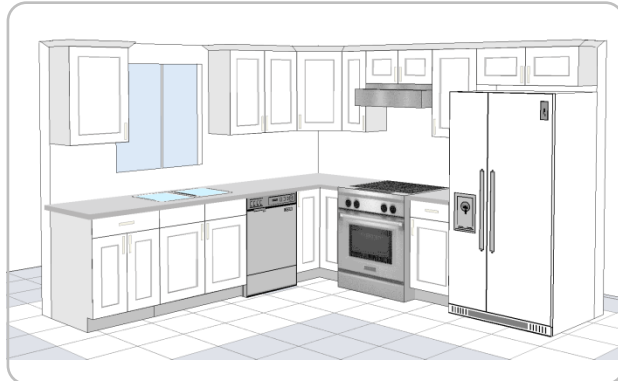

VA48

\*Drawer Base to the left or right of sink can be specified