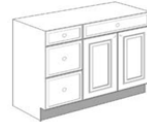

Above The Appliance

(Width) (Height) (Depth)

W242424	227.70
W301512	143.75
W302112	184.00
W302412	189.75
W301524	227.70
W301812	170.20
W301824	239.20
W302424	250.70
W361512	155.25
W361812	175.95
W362112	196.65
W362412	217.35
W361524	299.00
W361824	305.90
W362124	311.65
W362424	317.40

Microwave Cabinet

MWC2736	299.00
MWC2742	310.50

Wall End Diagonal

WED36	251.85
WED42	263.35

Wall Corner Diagonal

WDC2430	
WDC2436	297.85
WDC2442	310.50

Wine Rack

WC3018	253.00

Accessories

Moldings

Crown Molding 1 5/8	51.75
Crown Molding 2 3/4	78.20
Rope Crown Molding 1 5/8	74.75
Rope Crown Molding 2 3/4	92.00
Light Rail Molding 3/4	51.96
Scribe Molding 8ft	20.70
Corner Molding 8ft	27.60

Fillers

Filler 3 x 30	23.00
Filler 3 x 36	25.30
Filler 3 x 42	27.60
Filler 3 x 96	79.35
Filler 6 x 96	136.85

Support Panels

Refrigerator 24 x 96 x 1	113.85
Dishwasher 24 x 35 x1	57.50

Skin Panels

Finish Panel 12 x 96	79.35
Island Panel 35 x 96	113.85
Island Panel 48 x 96	136.85
Base Panel 35 x 22	34.50
Pantry Panel 24 x 96	57.50
Wall Panel 12 x36	17.25
Wall Panel 12 x42	19.55
Wall Bottom 12 x 96	32.20
Toe Kick 8ft 4.5 x 96	17.25

VANITIES

Depth: 21" Height: 32"

DrawerBase 15	299.00
DrawerBase 18	322.00
Sink Base 24	262.20
Sink Base 30	273.70
Vanity w/DB 30	322.00
Vanity w/DB 36	368.00
Vanity w/DB 42	437.00
Vanity w/DB 48	494.50
Vanity w/DB 60	644.00

VA36 L/R

*Drawer Base to the left or right of sink can be specified

AVERAGE KITCHEN ESTIMATE

10 X 10 Kitchen		COLORS	PRICE
B18	W1230	Mahogany	$2,598
B21	W1830	Espresso	$2,598
SB36	W2130	Grey Shaker	$2,598
BLS36	W3330	White Shaker	$2,598
TK8x2	W3012	Ash Taupe	$2,598
BPF34x2	W3612	Antique White	$2,729
WPF30x5	WDC2430	American Walnut	$2,988