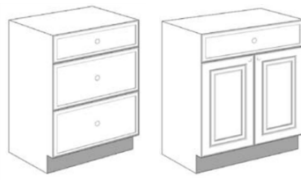

### 36" HEIGHT

W09"	148.35
W12"	158.70
W15"	171.35
W18"	182.85
W21"	195.50
W24"	227.70
W27"	247.25
W30"	265.65
W33"	286.35
W36"	300.15

### 42" HEIGHT

W09"	159.85
W12"	170.20
W15"	182.85
W18"	194.35
W21"	205.85
W24"	239.20
W27"	258.75
W30"	277.15
W33"	297.85
W36"	309.35

**Innocraft**  
eco CABINETRY  
friendly

**Door:** Solid Wood (Rubberwood)  
**Frame:** Solid Wood (Rubberwood)  
 (Doors are made in one piece solid wood)  
**Frame:** Flush face frame, Full Overlay  
**Panel:** 5/8" Plywood  
**Tracks:** Undermount Softclose  
**Hinges:** Softclose  
**Drawer:** Solid wood Dovetailed  
**Interior:** Natural Wood Color  
**Vanities:** All Standard Sizes Available

### DOORS

B09"	177.10
B12"	193.20
B15"	208.15
B18"	225.40
B21"	241.50
B24"	277.15
B27"	303.60
B30"	317.40
B33"	332.35
B36"	341.55