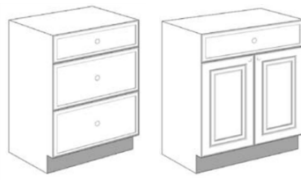

**BASE CABINETS**

Solid Wood

**DOORS**

B09"	154.00
B12"	168.00
B15"	181.00
B18"	196.00
B21"	210.00
B24"	241.00
B27"	264.00
B30"	276.00
B33"	289.00
B36"	297.00

**DRAWERS & SINK**

DB15"	265.00
DB18"	285.00
DB21"	310.00
DB24"	333.00
DB30"	378.00
Sink30"	220.00
Sink33"	229.00
Sink36"	237.00
Sink42"	259.00
SinkDiag 41"	250.00