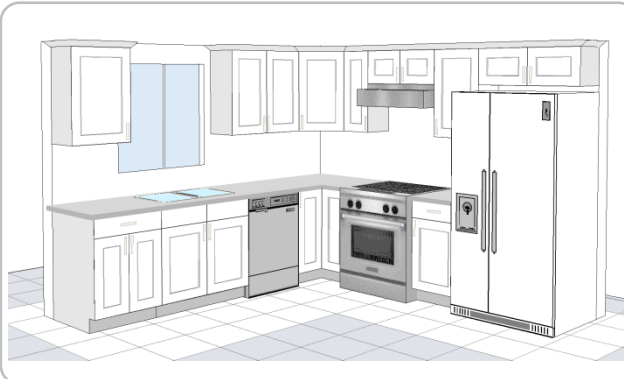

VA48

\*Drawer Base to the left or right of sink can be specified