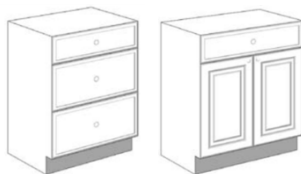

Malibu Collection
GREY SHAKER

WALL CABINETS

Solid Wood

30" HEIGHT

W09"	141.93
W12"	160.09
W15"	183.29
W18"	196.75
W21"	214.59
W24"	240.24
W27"	254.97
W30"	271.14
W33"	282.32
W36"	297.78

36" HEIGHT

W09"	162.94
W12"	185.72
W15"	200.89
W18"	215.91
W21"	249.80
W24"	269.45
W27"	282.77
W30"	299.08
W33"	314.24
W36"	327.42

42" HEIGHT

W09"	185.57
W12"	202.01
W15"	219.72
W18"	232.78
W21"	276.47
W24"	293.53
W27"	310.01
W30"	322.19
W33"	339.33
W36"	357.05

Innocraft
 ECO CABINETRY
 friendly

- Door:** Solid Wood (Rubberwood)
- Frame:** Solid Wood (Rubberwood)
 (Doors are made in one piece solid wood)
- Frame:** Flush face frame, Full Overlay
- Panel:** 5/8" Plywood
- Tracks:** Undermount Soft close
- Hinges:** Soft close
- Drawer:** Solid wood Dovetailed
- Interior:** Natural Wood Color
- Vanities:** All Standard Sizes Available

BASE CABINETS

Solid Wood

DOORS

B09"	207.16
B12"	223.48
B15"	244.75
B18"	265.01
B21"	283.88
B24"	329.93
B27"	360.11
B30"	390.29
B33"	424.12
B36"	447.30

DRAWERS & SINK

DB15"	385.45
DB18"	418.08
DB21"	462.47
DB24"	489.03
DB30"	534.04
Sink30"	303.85
Sink33"	318.86
Sink36"	337.22
Sink42"	355.85
SinkDiag 41"	336.70