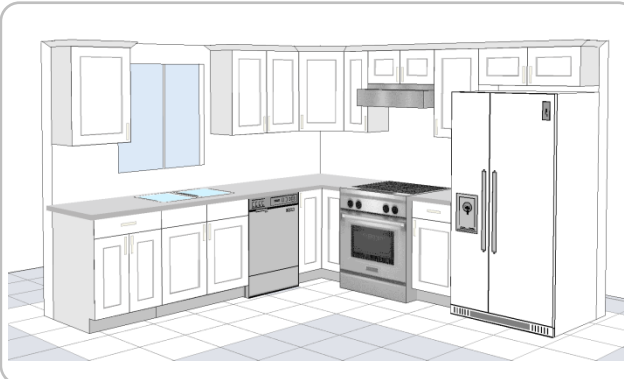

VA48

*Drawer Base to the left or right of sink can be specified

AVERAGE KITCHEN ESTIMATE

10 X 10 Kitchen	COLORS	PRICE
B18 W1236	White Shaker	\$3,360
B21 W1836	Grey Shaker	\$3,360
SB36 W2136	Ash Taupe	\$3,533
BLS36 W3336	Antique White	\$4,326
TK8x2 W3018	American Walnut	\$5,369
BPF34x2 W3618		
WPF36x5 WDC2436		