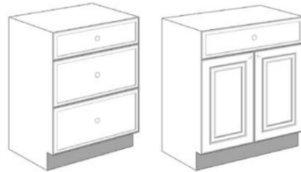

Mallibu Collection
ASH TAUPE

WALL CABINETS

Solid Wood

30" HEIGHT

W09"	150.54
W12"	169.90
W15"	194.79
W18"	209.02
W21"	227.97
W24"	254.99
W27"	270.57
W30"	287.44
W33"	299.40
W36"	315.49

36" HEIGHT

W09"	172.74
W12"	197.01
W15"	212.95
W18"	228.68
W21"	265.16
W24"	285.47
W27"	299.50
W30"	316.58
W33"	332.52
W36"	346.34

42" HEIGHT

W09"	197.06
W12"	214.35
W15"	232.99
W18"	246.56
W21"	293.81
W24"	310.88
W27"	328.15
W30"	340.75
W33"	358.81
W36"	377.44

Innocraft
 ECO CABINETRY
 friendly

- Door:** Solid Wood (Rubberwood)
- Frame:** Solid Wood (Rubberwood)
 (Doors are made in one piece solid wood)
- Frame:** Flush face frame, Full Overlay
- Panel:** 5/8" Plywood
- Tracks:** Undermount Soft close
- Hinges:** Soft close
- Drawer:** Solid wood Dovetailed
- Interior:** Natural Wood Color
- Vanities:** All Standard Sizes Available

BASE CABINETS

Solid Wood

DOORS

B09"	216.25
B12"	232.92
B15"	255.03
B18"	275.86
B21"	295.15
B24"	343.98
B27"	375.35
B30"	406.72
B33"	441.74
B36"	466.51

DRAWERS & SINK

DB15"	396.33
DB18"	430.55
DB21"	477.70
DB24"	505.18
DB30"	550.96
Sink30"	320.29
Sink33"	336.49
Sink36"	356.44
Sink42"	376.31
SinkDiag 41"	351.92