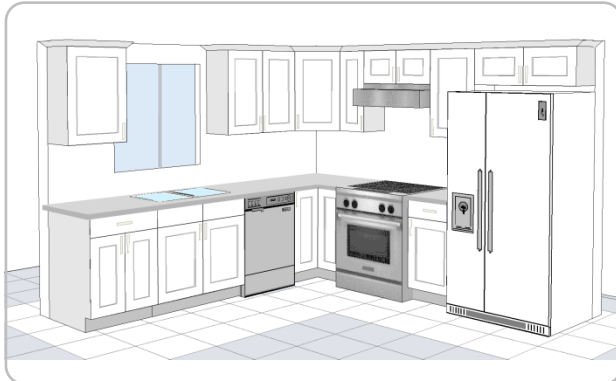

VA48

*Drawer Base to the left or right of sink can be specified

AVERAGE KITCHEN ESTIMATE

10 X 10 Kitchen		COLORS	PRICE
B18	W1236	White Shaker	\$2,972
B21	W1836	Grey Shaker	\$2,972
SB36	W2136	Ash Taupe	\$3,121
BLS36	W3336	Mahogany	\$3,270
TK8x2	W3018	Espresso	\$3,270
BPF34x2	W3618	Antique White	\$3,418
WPF36x5	WDC2436	American Walnut	\$3,716