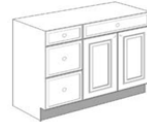

Above The Appliance

(Width) (Height) (Depth)

W242424	245.79
W301212	155.43
W301512	166.16
W302112	187.64
W302412	206.00
W301524	244.09
W301812	176.90
W301224	230.91
W301824	257.27
W302424	277.10
W361212	167.14
W361512	179.03
W361812	190.92
W362112	204.15
W362412	225.79
W361224	223.34
W361524	237.18
W361824	251.03
W362124	266.20
W362424	297.60

Microwave Cabinet

MWC2730	296.60
MWC2736	334.03
MWC2742	371.45

Wall End Diagonal

WED30	248.06
WED36	272.03
WED42	291.85

Wall Corner Diagonal

WDC2430	278.57
WDC2436	295.46
WDC2442	324.46

Wine Rack

WC3018	220.00

Accessories

Moldings

Crown Molding 1 5/8	75.94
Crown Molding 2 3/4	91.25
Flat Crown Molding 1 5/8	66.13
Flat Crown Molding 2 3/4	82.47
Bottom Molding 3/4	52.48
Scribe Molding 8ft	16.52
Corner Molding 8ft	33.84

Fillers

Filler 3 x 30	21.66
Filler 3 x 36	24.03
Filler 3 x 42	26.40
Filler 3 x 96	59.02
Filler 6 x 96	82.99

Support Panels

Refrigerator 24 x 96 x 1	153.70
Dishwasher 24 x 35 x 1	67.13

Skin Panels

Finish Panel 12 x 96	60.47
Island Panel 35 x 96	134.26
Island Panel 48 x 96	176.85
Base Panel 35 x 22	28.72
Pantry Panel 24 x 96	62.89
Wall Panel 12 x 30	13.76
Wall Panel 12 x 36	16.70
Wall Panel 12 x 42	19.64
Wall Bottom 12 x 96	35.05
Toe Kick 8ft 4.5 x 96	25.85

VANITIES

Depth: 21" Height: 32"

DrawerBase 15	331.49
DrawerBase 18	352.11
Sink Base 24	224.30
Sink Base 30	248.26
Vanity w/DB 30	370.92
Vanity w/DB 36	434.79
Vanity w/DB 42	568.22
Vanity w/DB 48	623.58
Vanity w/DB 60	698.63

VA36 L/R

*Drawer Base to the left or right of sink can be specified

AVERAGE KITCHEN ESTIMATE

10 X 10 Kitchen		COLORS	PRICE
B18	W1236	White Shaker	$2,972
B21	W1836	Grey Shaker	$2,972
SB36	W2136	Ash Taupe	$3,121
BLS36	W3336	Mahogany	$3,270
TK8x2	W3018	Espresso	$3,270
BPF34x2	W3618	Antique White	$3,418
WPF36x5	WDC2436	American Walnut	$3,716