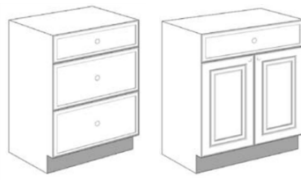

Mallbu Collection
ASH TAUPE

WALL CABINETS

Solid Wood

30" HEIGHT

W09"	129.04
W12"	145.63
W15"	166.96
W18"	179.16
W21"	195.40
W24"	218.56
W27"	231.92
W30"	246.38
W33"	256.63
W36"	270.42

36" HEIGHT

W09"	148.07
W12"	168.87
W15"	182.53
W18"	196.02
W21"	227.28
W24"	244.69
W27"	256.71
W30"	271.35
W33"	285.02
W36"	296.86

42" HEIGHT

W09"	168.91
W12"	183.73
W15"	199.70
W18"	211.33
W21"	251.84
W24"	266.47
W27"	281.27
W30"	292.07
W33"	307.55
W36"	323.52

Innocraft
 ECO CABINETRY
 friendly

- Door:** Solid Wood (Rubberwood)
- Frame:** Solid Wood (Rubberwood)
 (Doors are made in one piece solid wood)
- Frame:** Flush face frame, Full Overlay
- Panel:** 5/8" Plywood
- Tracks:** Undermount Softclose
- Hinges:** Softclose
- Drawer:** Solid wood Dovetailed
- Interior:** Natural Wood Color
- Vanities:** All Standard Sizes Available

BASE CABINETS

Solid Wood

DOORS

B09"	185.35
B12"	199.65
B15"	218.60
B18"	236.45
B21"	252.99
B24"	294.84
B27"	321.73
B30"	348.62
B33"	378.64
B36"	399.87

DRAWERS & SINK

DB15"	339.71
DB18"	369.04
DB21"	409.46
DB24"	433.01
DB30"	472.25
Sink30"	274.53
Sink33"	288.42
Sink36"	305.52
Sink42"	322.55
SinkDiag 41"	301.65