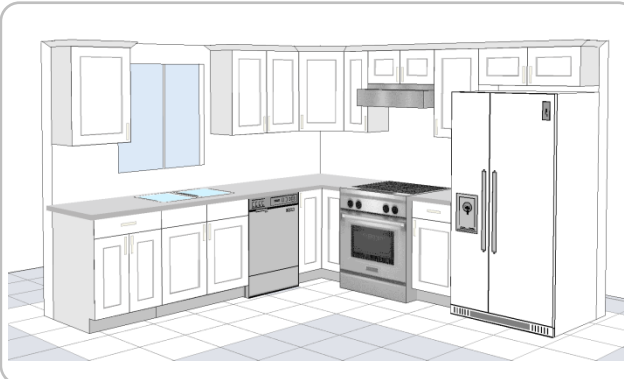

VA48

*Drawer Base to the left or right of sink can be specified

AVERAGE KITCHEN ESTIMATE

10 X 10 Kitchen		COLORS	PRICE
B18	W1236	White Shaker	\$3,360
B21	W1836	Grey Shaker	\$3,360
SB36	W2136	Ash Taupe	\$3,533
BLS36	W3336	Antique White	\$4,326
TK8x2	W3018	American Walnut	\$5,369
BPF34x2	W3618		
WPF36x5	WDC2436		