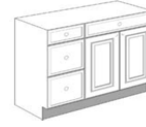

Above The Appliance

(Width) (Height) (Depth)

W242424	286.75
W301212	181.33
W301512	193.86
W302112	218.92
W302412	240.34
W301524	284.77
W301812	206.39
W301224	269.40
W301824	300.14
W302124	312.10
W302424	323.28
W361212	195.00
W361512	208.87
W361812	222.74
W362112	238.17
W362412	263.42
W361224	260.56
W361524	276.71
W361824	292.86
W362124	310.57
W362424	347.20

Wine Rack

WC3018 355.87

Microwave Cabinet

MWC2730	346.04
MWC2736	389.70
MWC2742	433.36

Wall End Diagonal

WED30	289.40
WED36	317.37
WED42	340.49

Wall Corner Diagonal

WDC2430	324.99
WDC2436	344.71
WDC2442	378.54

Accessories

Moldings

Crown Molding 1 5/8	88.59
Crown Molding 2 3/4	106.46
Flat Crown Molding 1 5/8	77.15
Flat Crown Molding 2 3/4	96.22
Bottom Molding 3/4	61.23
Scribe Molding 8ft	19.27
Corner Molding 8ft	39.48

Fillers

Filler 3 x 30	25.27
Filler 3 x 36	28.04
Filler 3 x 42	30.80
Filler 3 x 96	68.85
Filler 6 x 96	96.82

Support Panels

Refrigerator 24 x 96 x 1	179.31
Dishwasher 24 x 35 x 1	78.32

Skin Panels

Finish Panel 12 x 96	70.55
Island Panel 35 x 96	156.64
Island Panel 48 x 96	206.33
Base Panel 35 x 22	33.51
Pantry Panel 24 x 96	73.38
Wall Panel 12 x 30	16.05
Wall Panel 12 x 36	19.48
Wall Panel 12 x 42	22.92
Wall Bottom 12 x 96	38.55
Toe Kick 8ft 4.5 x 96	30.15

VANITIES

Depth: 21" Height: 32"

Drawer Base 15	386.74
Drawer Base 18	410.80
Sink Base 24	261.68
Sink Base 30	289.64
Vanity w/DB 30*	432.75
Vanity w/DB 36*	507.25
Vanity w/DB 42	662.93
Vanity w/DB 48	727.51
Vanity w/DB 60	815.06

VA36 L/R

*Drawer Base to the left or right of sink can be specified

AVERAGE KITCHEN ESTIMATE

10 X 10 Kitchen		COLORS	PRICE
B18	W1236	White Shaker	$3,360
B21	W1836	Grey Shaker	$3,360
SB36	W2136	Ash Taupe	$3,533
BLS36	W3336	Antique White	$4,326
TK8x2	W3018	American Walnut	$5,369
BPF34x2	W3618		
WPF36x5	WDC2436