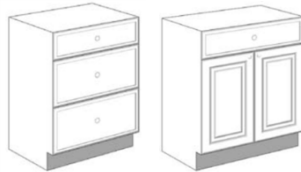

Malibu Collection  
**ANTIQUE WHITE**

**WALL CABINETS**

Solid Wood

**30" HEIGHT**

W24"	322.83
W30"	362.43
W36"	396.98

**36" HEIGHT**

W09"	217.85
W12"	248.93
W15"	268.44
W18"	287.43
W21"	335.83
W24"	359.16
W27"	376.43
W30"	374.39
W33"	416.60
W36"	433.34

**42" HEIGHT**

W09"	249.96
W12"	271.15
W15"	294.01
W18"	309.91
W21"	373.60
W24"	390.68
W27"	411.59
W30"	426.13
W33"	448.41
W36"	471.27

**Innocraft**  
 ECO CABINETRY  
 friendly

**Door:** Solid Wood (Rubberwood)  
**Frame:** Solid Wood (Rubberwood)  
 (Doors are made in one-piece solid wood)  
**Frame:** Flush face frame, Full Overlay  
**Panel:** 5/8" Plywood  
**Tracks:** Undermount Soft close  
**Hinges:** Soft close  
**Drawer:** Solid wood Dovetailed  
**Interior:** Natural Wood Color  
**Vanities:** All Standard Sizes Available

**BASE CABINETS**

Solid Wood

**DOORS**

B09"	258.03
B12"	276.33
B15"	302.34
B18"	325.77
B21"	347.02
B24"	408.63
B27"	445.47
B30"	482.31
B33"	522.82
B36"	554.89

**DRAWERS & SINK**

DB15"	446.36
DB18"	487.89
DB21"	547.75
DB24"	579.45
DB30"	628.82
Sink30"	395.89
Sink33"	417.57
Sink36"	444.82
Sink42"	470.40
SinkDiag 41"	421.97