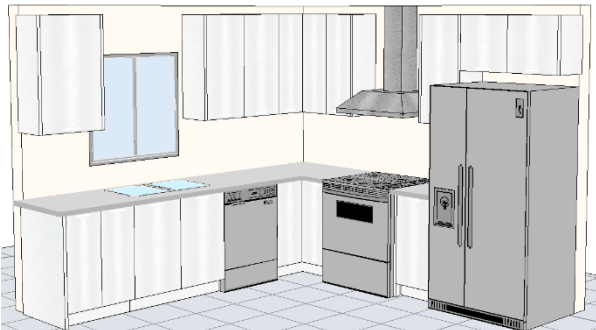

Innocraft CABINETRY

Above The Appliance

(Width) (Height) (Depth)

W301212	109.23
W301224	142.83
W301512	119.90
W301524	154.90
W301812	139.67
W301824	189.37
W302112	155.64
W302124	208.14
W302412	171.56
W302424	226.16
W361212	122.82
W361224	162.02
W361512	135.21
W361524	175.81
W361812	159.48
W361824	217.58
W362112	180.15
W362124	240.35
W362412	195.62
W362424	256.52

Lift-Up Cabinets

(Width) (Height) (Depth)

W241512	156.50
W241812	216.56
W242112	233.62
W301512	224.30
W301812	235.67
W302112	253.14
W361512	240.30
W361812	252.68
W362112	273.35

Wall Straight Corners

WSC2430	243.50
WSC2436	289.32
WSC2442	311.11

Accessories

Fillers

Filler 4 x 30	18.62
Filler 4 x 36	22.36
Filler 4 x 42	26.84
Filler 2 x 96	31.05
Filler 4 x 96	50.81

Panels

FP2196	179.76
FP3596	355.42
Island 26"	101.35
Island 38"	134.39
Island 50"	185.74
Ref. 27"x96"	280.98
Va. Panel 24"	56.43
Base End 35"	92.88
Base End 96"	242.17
Wall End 30"	54.73
Wall End 36"	65.60
Wall End 42"	75.82
WBP 13"x96"	121.09
Toe Kick	26.46

VANITIES Depth: 21" Height: 32"

Drawer Base 12"	203.55
Drawer Base 15"	213.19
Drawer Base 18"	224.93
Sink Base 24"	187.71
Sink Base 30"	204.17
Sink Base 36"	222.39

*Each Cabinet Comes With One Metal Support Leg

AVERAGE KITCHEN ESTIMATE

10 X 10 Kitchen		COLORS	PRICE
1xB15	1xW3336	White Gloss	$ 4,641
1xB24	1xW3618	Lucca	$ 3,033
1xBLS36	1xWSC2436	Bella	$ 3,033
1xSB36	2xBEP35		
1xW1236	2xF36		
1xW1536	2xTK8		
1xW2136	7xWEP36		

Pricing updated 1-10-22