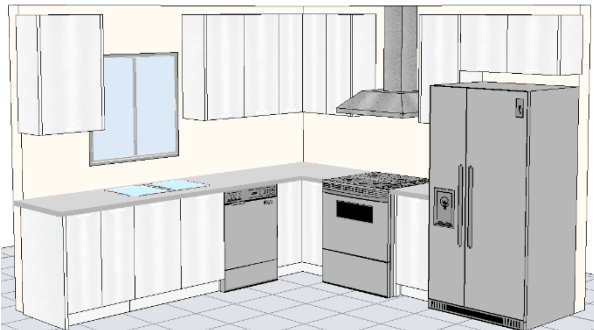

Innocraft CABINETRY

Above The Appliance

(Width) (Height) (Depth)

W301212	109.23
W301224	142.83
W301512	119.90
W301524	154.90
W301812	139.67
W301824	189.37
W302112	155.64
W302124	208.14
W302412	171.56
W302424	226.16
W361212	122.82
W361224	162.02
W361512	135.21
W361524	175.81
W361812	159.48
W361824	217.58
W362112	180.15
W362124	240.35
W362412	195.62
W362424	256.52

Lift-Up Cabinets

(Width) (Height) (Depth)

W241512	156.50
W241812	216.56
W242112	233.62
W301512	224.30
W301812	235.67
W302112	253.14
W361512	240.30
W361812	252.68
W362112	273.35

Wall Straight Corners

WSC2430	$ 243.50
WSC2436	$ 289.32
WSC2442	$ 311.11

Accessories

Fillers

Filler 4 x 32	18.62
Filler 4 x 38	22.36
Filler 4 x 44	26.84
Filler 2 x 96	31.05
Filler 4 x 96	50.81

Panels

FP2196	179.76
FP3596	355.42
Island 26"	101.35
Island 38"	134.39
Island 50"	185.74
Ref. 26"x96"	280.98
Va. Panel 24"	56.43
Base End 35"	92.88
Base End 96"	242.17
Wall End 32"	54.73
Wall End 38"	65.60
Wall End 44"	75.82
WBP 13"x96"	121.09
Toe Kick	26.46

VANITIES

Depth: 21" Height: 32"

Drawer Base 12"	203.55
Drawer Base 15"	213.19
Drawer Base 18"	224.93
Sink Base 24"	187.71
Sink Base 30"	204.17
Sink Base 36"	222.39

*Each Cabinet Comes With One Metal Support Leg

AVERAGE KITCHEN ESTIMATE

10 X 10 Kitchen		COLORS	PRICE
1xB15	1xW3336	White Gloss	$ 4,641
1xB24	1xW3618	Lucca	$ 3,033
1xBLS36	1xWSC2436	Bella	$ 3,033
1xSB36	2xBEP35		
1xW1236	2xF38		
1xW1536	2xTK8		
1xW2136	7xWEP38		

Pricing updated 1-10-22