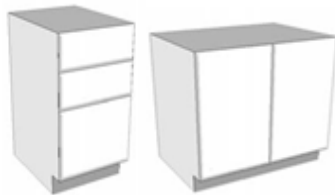

DRAWERS & SINK

DB12"	313.17
DB15"	329.42
DB18"	348.47
DB21"	373.62
DB24"	337.81
DB30"	370.31
DB36	401.41
Sink33"	209.94
Sink36"	260.02