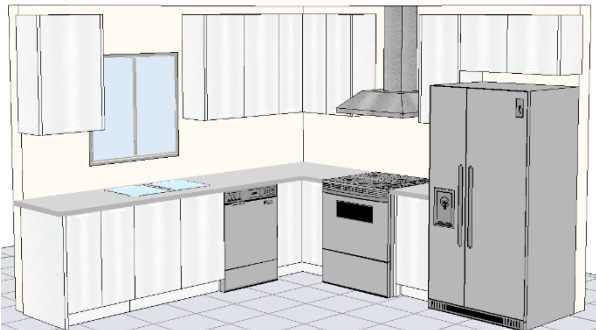

VANITIES Depth: 21" Height: 32"

Drawer Base 12"	273.04
Drawer Base 15"	290.65
Drawer Base 18"	310.37
Sink Base 24"	300.57
Sink Base 30"	332.98
Sink Base 36"	369.24

*Each Cabinet Comes With One Metal Support Leg

Drawer Base 12", 15", 18"

Sink Base 24", 30", 36"

AVERAGE KITCHEN ESTIMATE

10 X 10 Kitchen		COLORS	PRICE
1xB15	1xW3336	White Gloss	\$ 4,641
1xB24	1xW3618	Lucca	\$ 3,033
1xBLS36	1xWSC2436	Bella	\$ 3,033
1xSB36	2xBEP35		
1xW1236	2xF38		
1xW1536	2xTK8		
1xW2136	7xWEP38		