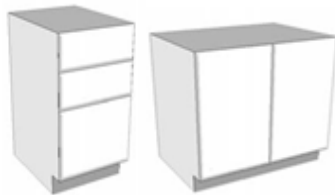

WALL PANTRY

*Pantry = base cabinet + pantry top cabinet

WWP1849	424.14
WWP1855	452.06
WWP1861	488.73
WWP2449S	536.16
WWP2455S	568.90
WWP2461S	611.93
WWP3049	624.38
WWP3055	672.34
WWP3061	723.42

BASE CABINETS

Premium MDF

DOORS

B12"	206.91
B15"	230.32
B18"	253.04
B21"	298.79
B24"	343.46
B24"S	343.46
B27"	368.94
B30"	390.99
B33"	415.79
B36"	437.14

DRAWERS & SINK

DB12"	400.03
DB15"	426.25
DB18"	455.27
DB21"	505.22
DB24"	478.90
DB30"	531.34
DB36	582.39
Sink33"	370.99
Sink36"	430.14