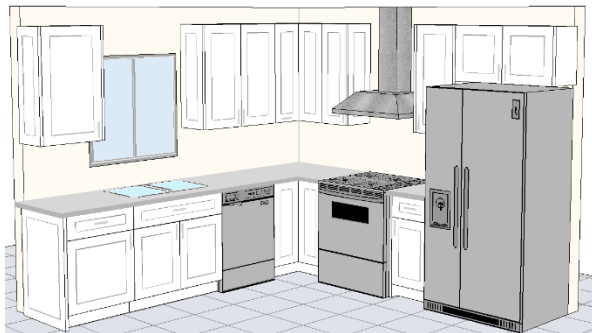

AVERAGE KITCHEN ESTIMATE

10 X 10 Kitchen		COLORS	PRICE
1xB15	1xW3336	Jersey White	$3,165
1xB24	1xW3618	Cali White*	$2,532
1xBLS36	1xWSC2436		
1xSB36	2xBFD34		
1xW1236	2xF36		
1xW1536	2xTK8		
1xW2136	7xWFD36		

*Includes Promo