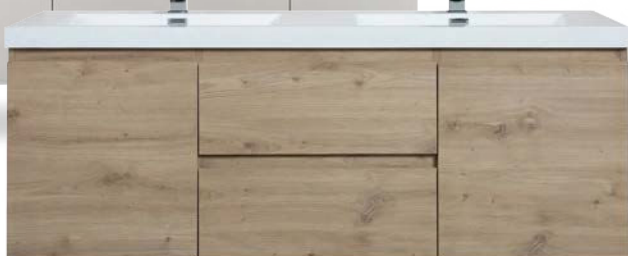

60

60"W x 19.5"D x 20.5"H
Two Basin

$839.99