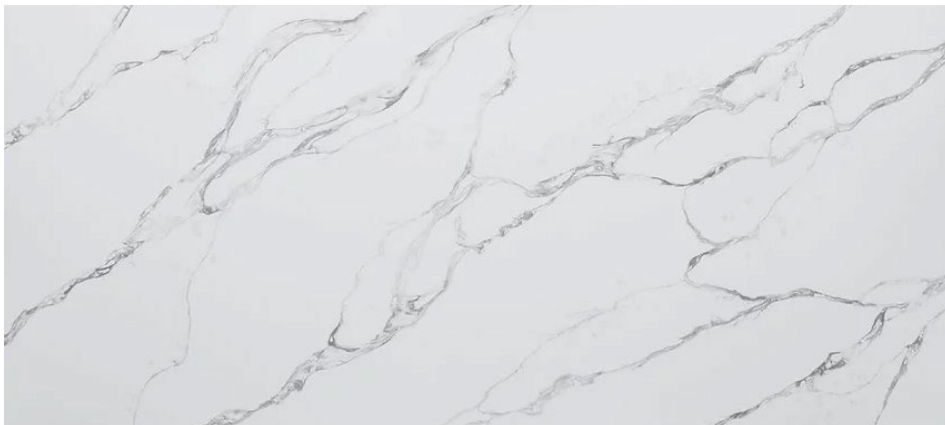

CALACATTA RIVER

Polished

a bright white surface flowing with wide, translucent grey veins that branch out to mimic movements of a riverbed

Disclaimer: *Color may vary*

Sizes

06" x 108"	$50	42" x 108"	$975
26" x 108" 6" BS Included*	$525	52" x 108"	$1050
36" x 108"	$775	63" x 122"	$1250